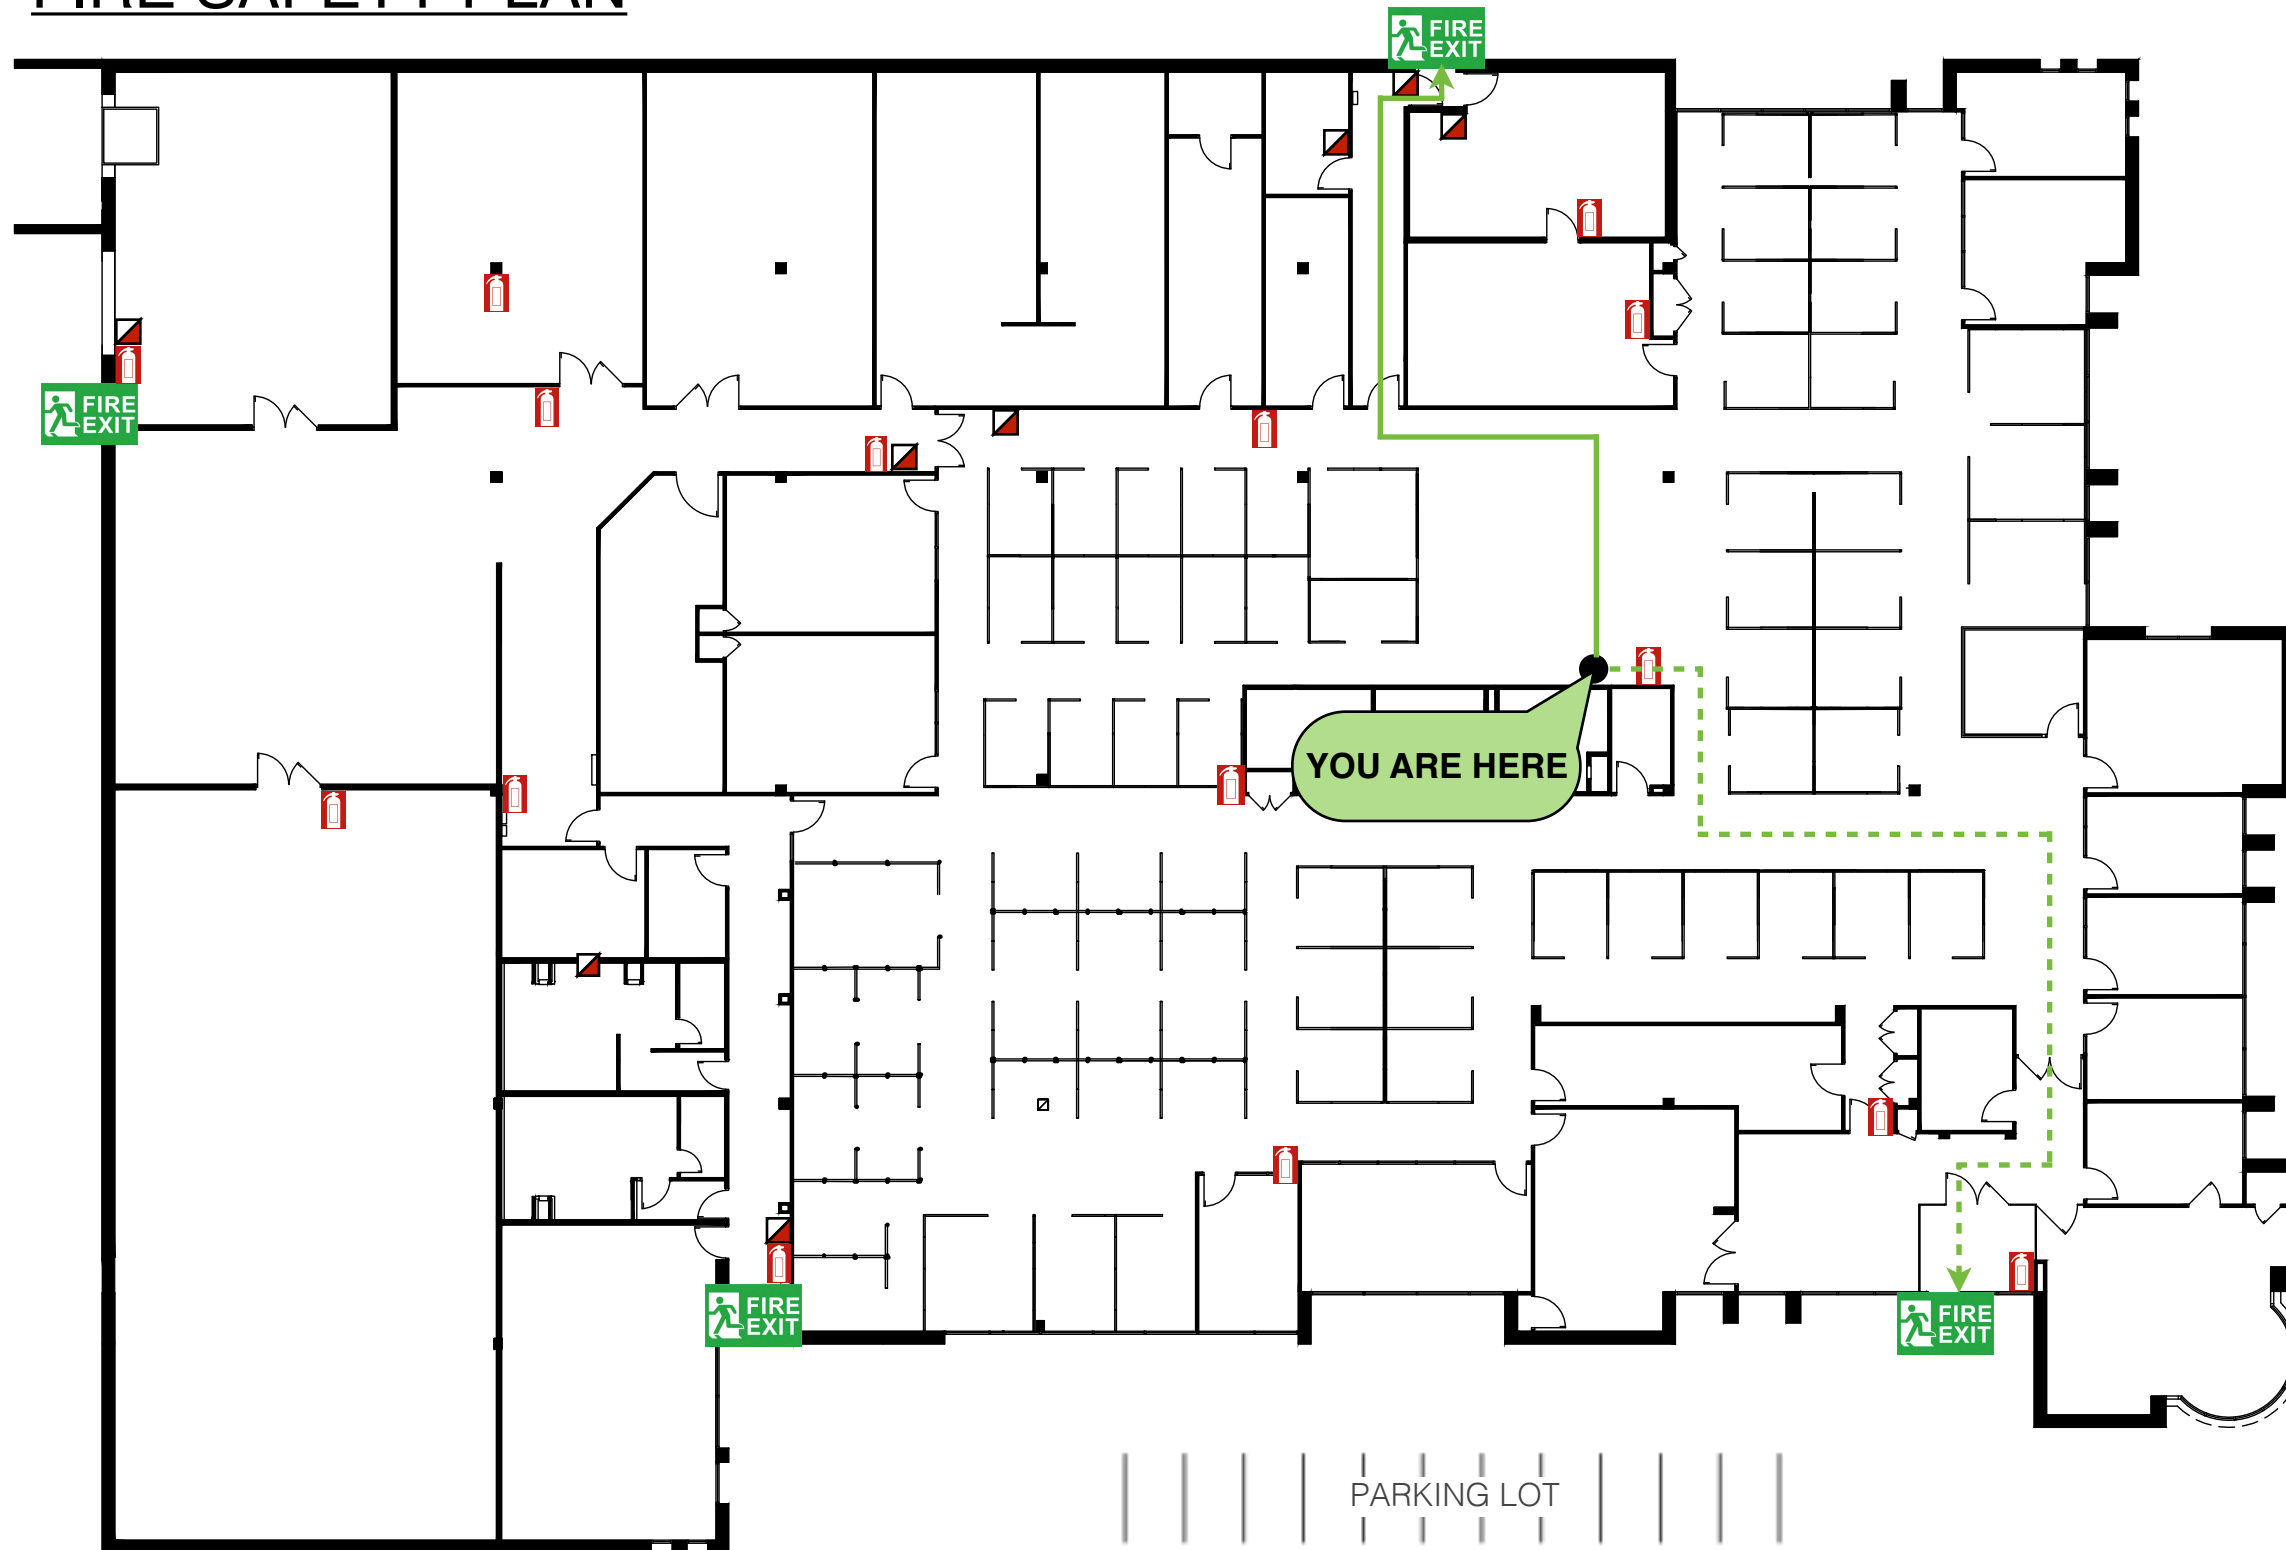

CAMPOBELLO ROAD

PARKING LOT

LEGEND

- YOU ARE HERE
- 🔥 FIRE EXTINGUISHER
- 🚒 MANUAL PULL STATION
- PRIMARY EXIT ROUTE
- - - SECONDARY EXIT ROUTE
- 🚪 FIRE EXIT